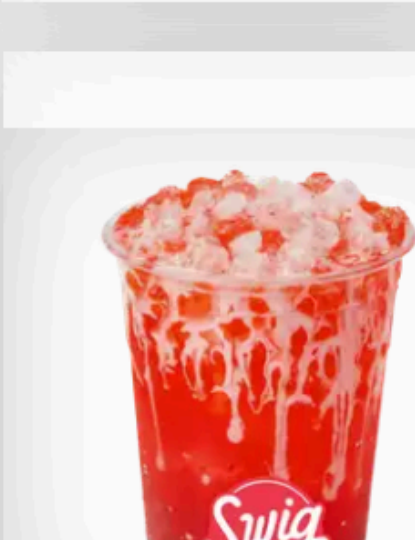

The Tropic

Lemonade + Mango + Passion Fruit + Vanilla Cream
\$3.25

Buttery Beer

Root Beer + Butterscotch + Vanilla Creme (140 - 490 Calories)
\$2.85

Happy Camper

Root Beer + Toasted Marshmallow + Half & Half (130 - 460 Calories)
\$2.85

Island Time

Fresca + Passion Fruit + Fresh Orange + Mango Puree + Coconut Cream (60 - 240 Calories)
\$3.95

Pink Bahama

Fresca + Peach + Strawberry + Raspberry + Fresh Lemon (25 - 80 Calories)
\$3.35

Sleigh All Day

Fresca + Lemonade + Pomegranate + Peach + Strawberry Puree + Fresh Lemon (90 - 310 Calories)
\$3.65

Heartthrob

Big Red Cream Soda + Vanilla + Strawberry Puree + Vanilla Cream
\$3.55

Swig Reviver Menu

			
Reviver Create Your Own Reviver Energy + Flavors, Fruits, & Creams \$3.49	Drama Queen Sugar Free Strawberry + Sugar Free Peach + Sugar Free Coconut + Light Lemonade (80 – 210 Calories) \$3.49	Mountain Man Dr Pepper + Vanilla + Peach + Half & Half (130 – 480 Calories) \$3.49	Super Trooper Reviver Energy + Lemonade + Mango + Strawberry Puree + Coconut Cream (340 – 760 Calories) \$2.85
			
Surf's Up Reviver Energy + Lemonade + Peach + Mango + Raspberry + Fresh Orange (280 – 560 Calories) \$3.49	Weekender Reviver + Strawberry + Coconut + Coconut Cream + Sprite (280 – 580 Calories) \$3.49	All Star Blended Reviver Energy + Lemonade + Guava + Strawberry + Coconut Cream (280 – 550 Calories) \$3.49	Cloud 9 Blended Reviver Energy + Mountain Dew + Coconut + Pineapple + Blue Raspberry + Half & Half (280 – 550 Calories) \$3.49
			
Daisy Duke Blended Reviver Energy + Mountain Dew + Pineapple + Strawberry Puree + Coconut Cream (390 – 760 Calories) \$3.49	Flirty Flamango Blended Reviver Energy + Sprite + Grapefruit + Pineapple + Mango Puree + Coconut Cream (300 – 600 Calories) \$3.49	Peaches n Cream Blended Reviver Energy + Sprite + Peach Puree + Vanilla Cream (250 – 500 Calories) \$3.49	Polar Punch Blended Reviver Energy + Ginger Ale + Blackberry + Strawberry + Raspberry + Vanilla Cream (270 – 540 Calories) \$3.49